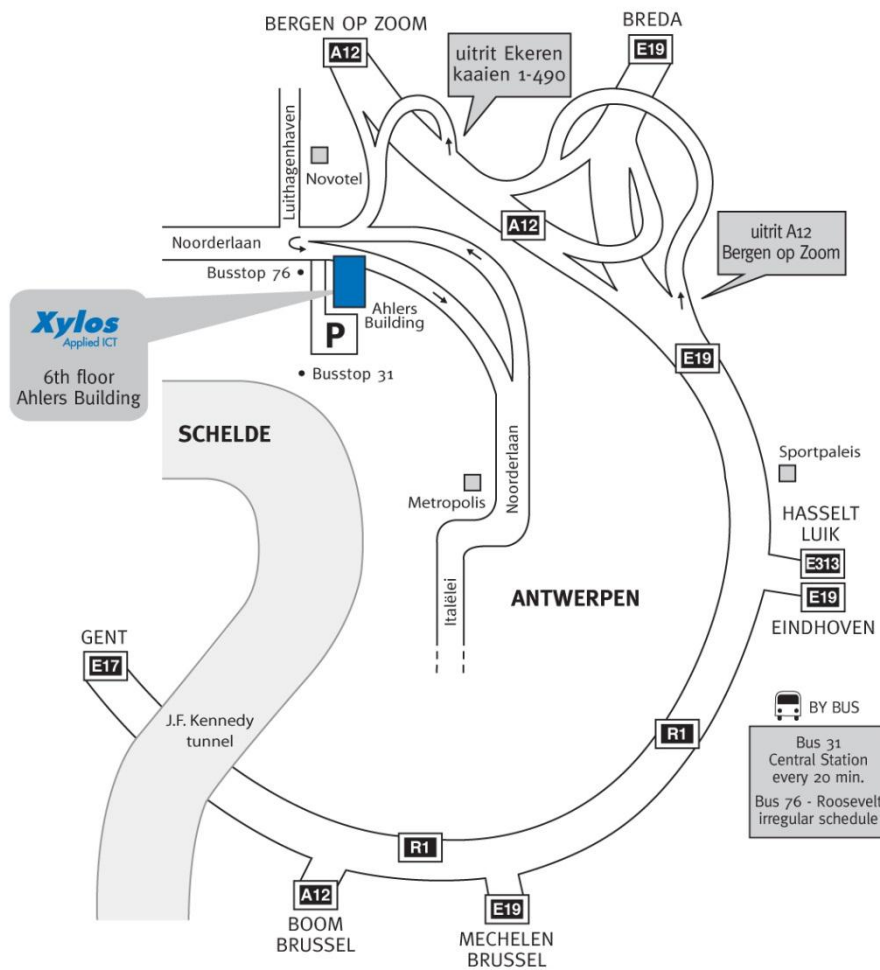

Xylos Antwerp

Noorderlaan 139
2030 Antwerp
T: +32 3 543 75 00
F: +32 3 542 69 56
xylos@xylos.com

Map

You will find Xylos on the 6th floor of the Ahlers-building.
Take the "East" Tower and find the elevators or stairs at the end of the corridor.

By car : Coming from Ghent, Brussels, Mons or Liege

- The Xylos training center in Antwerp is located in the North of Antwerp.
- Take the Antwerp ring direction North, Breda/Bergen-op-Zoom.
- Where the ring splits, take A12 direction Bergen-op-Zoom.
- On this highway, take the first exit: Antwerp/Ekeren/Kaaieen 1-490, which ends on the Noorderlaan.
- Xylos is located on your left.

By public transport

- Coming from the Central Station.
- Outside the station you take the bus nr.31, this bus drives about every 15-20 min. (it takes 25 minutes)
- The bus stops closeby the Ahlers building. (there are 3 buildings, the one in the middle is Ahlers)